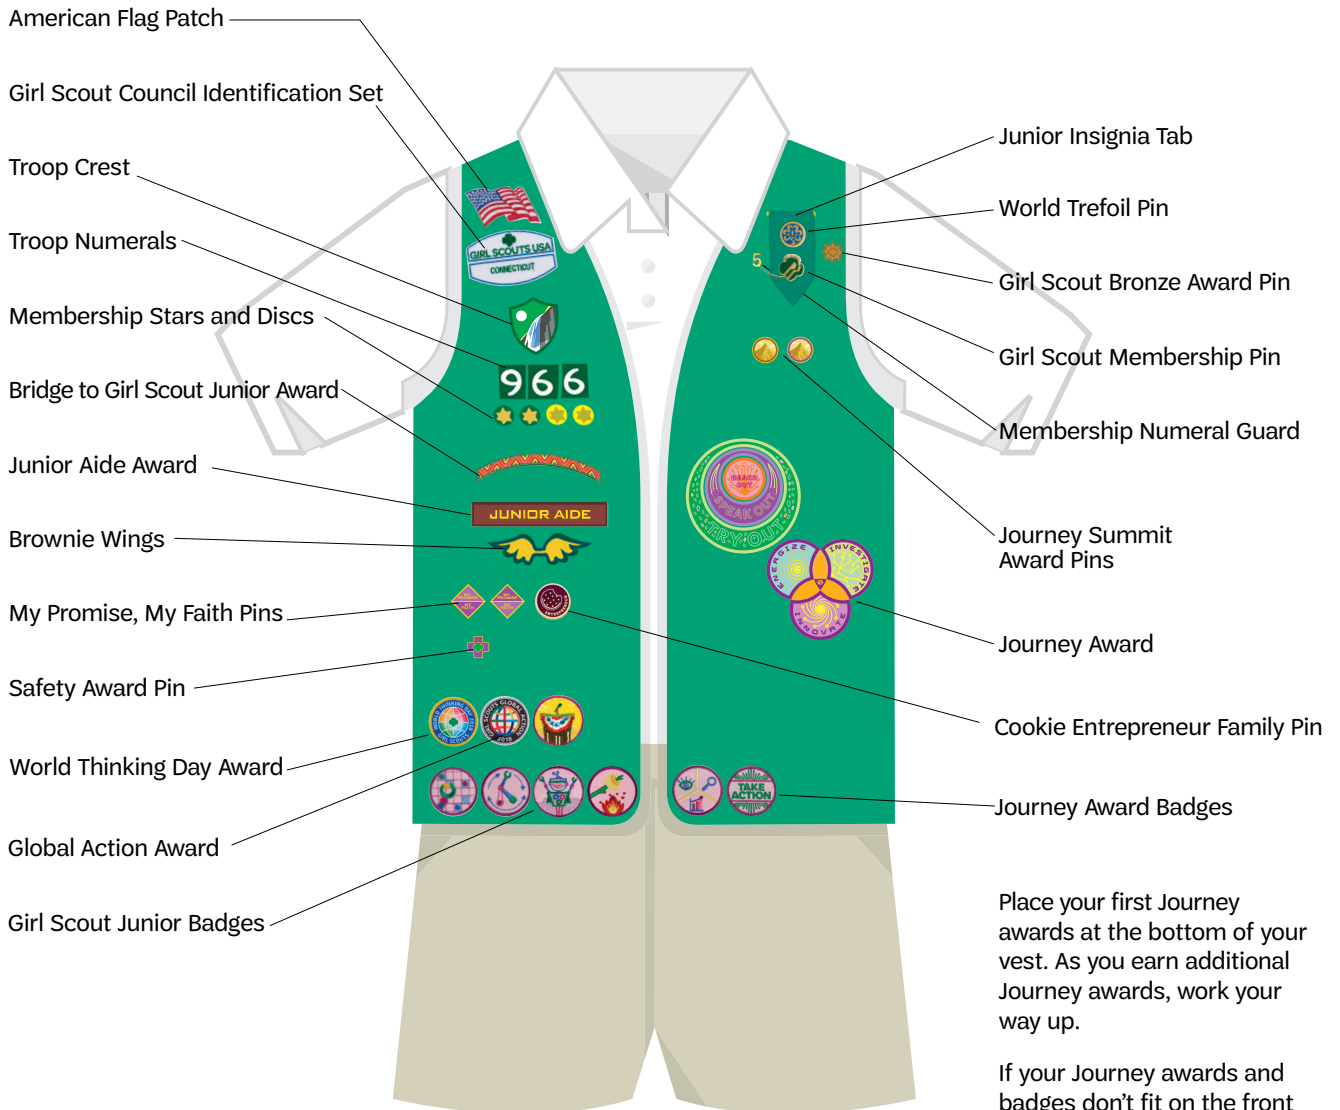

# Girl Scout Junior Vest

Place your first Journey awards at the bottom of your vest. As you earn additional Journey awards, work your way up.

If your Journey awards and badges don't fit on the front of your vest or sash, you can wear them on the back.