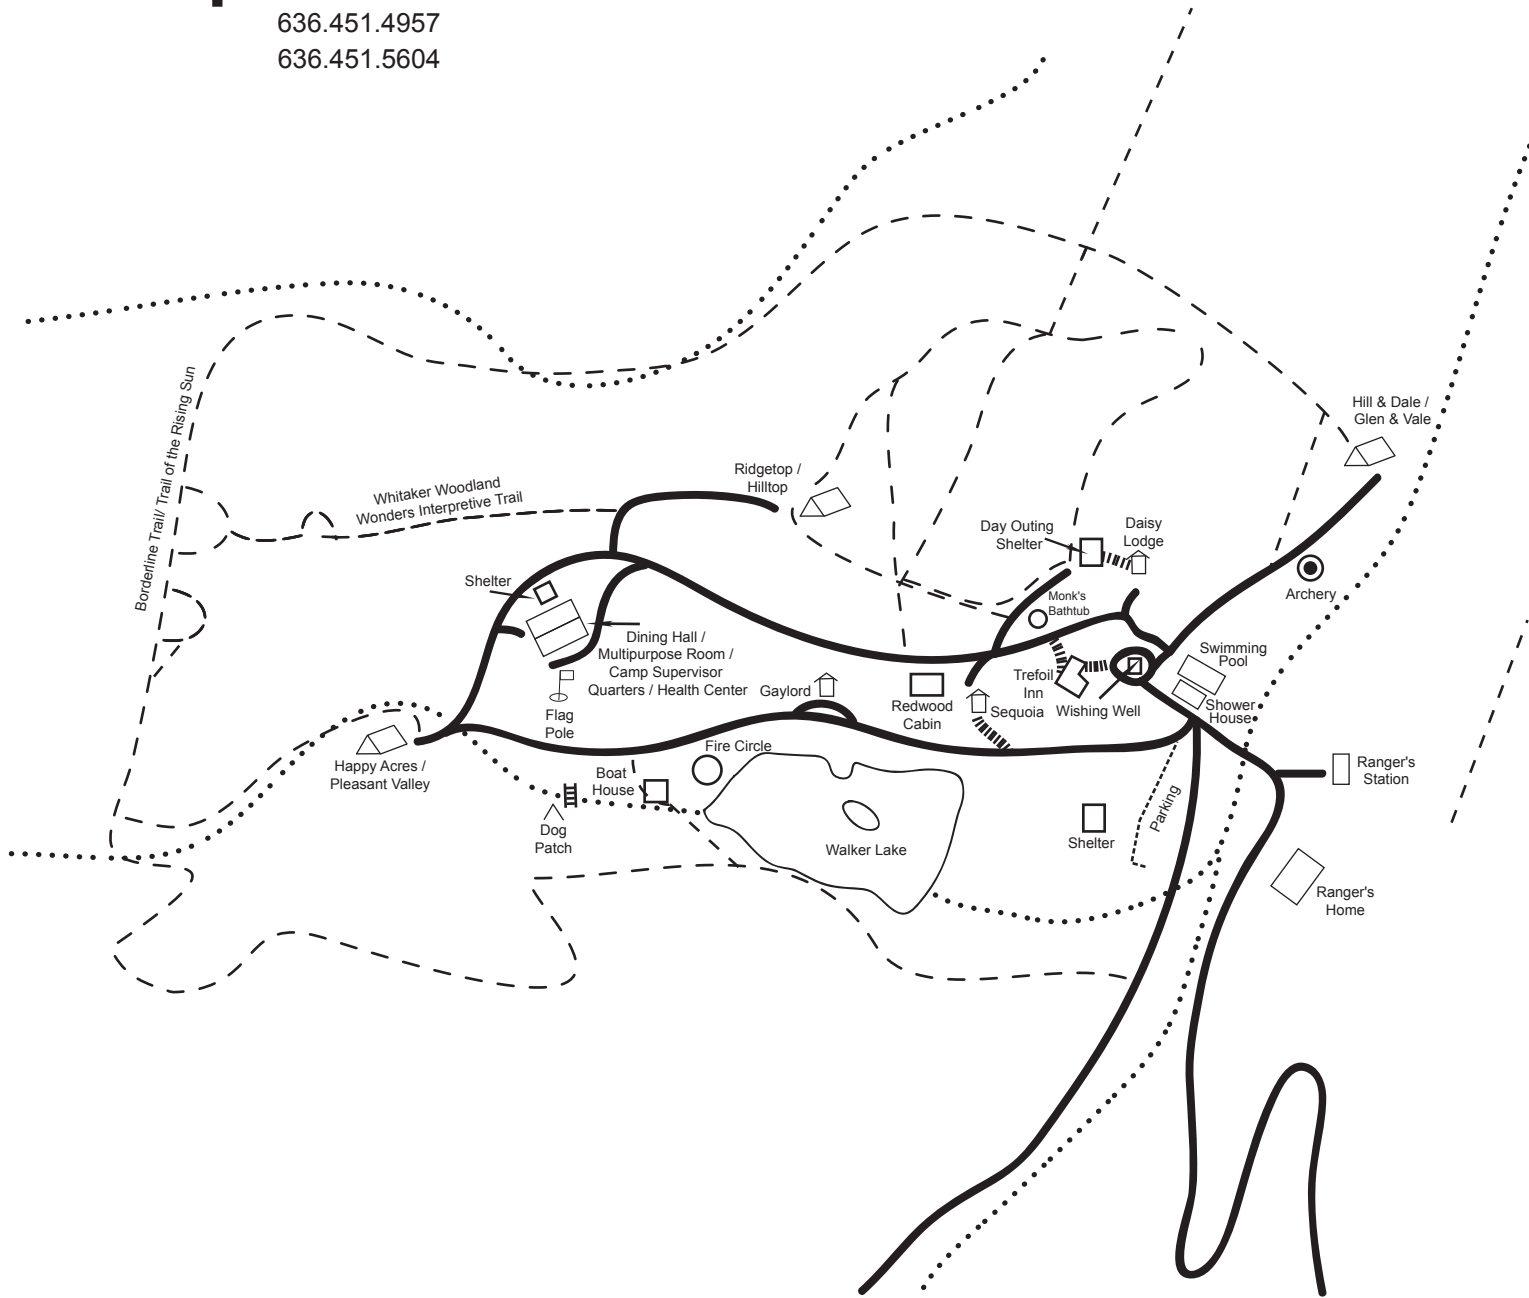

Girl Scouts of Eastern Missouri
Camp Fiddlecreek

636.451.4957
 636.451.5604

Legend

-  Road
-  Creek
-  Trail
-  Steps
-  Permanent Tents
-  Primitive Tents
-  Lodge
-  Cabins
-  Hammocks
-  A-Frames
-  Other Buildings
-  Flag Pole
-  Foot Bridge

girl scouts 
 of eastern missouri
 558 Daisy Ln.
 Labadie, MO 63055