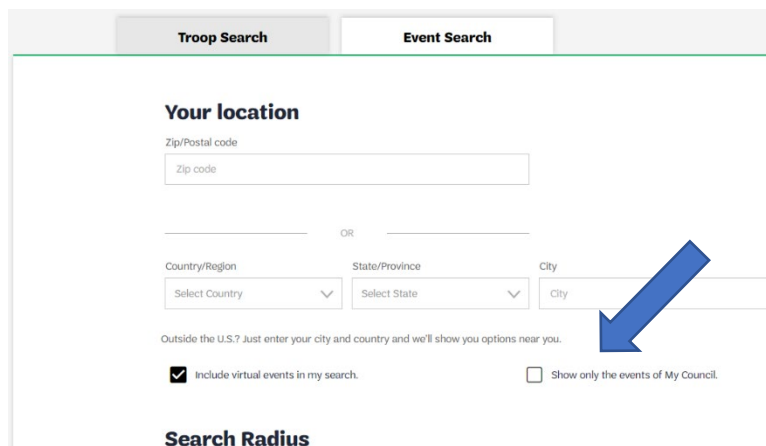

gsEvents Tips and Tricks

- Search by council Zip Code (63146) and select a radius of 90 miles.
- Before using the keyword search function, select the Program Level to provide better results.
- Programs are sorted by name but you can change to date on the top bar

- Use the back button in the gsEvents platform instead of the back button on the search engine.

- For registering your member for multiple programs, go through to 'submit member details' then hit the back button in gsEvents to return to your search and add more programs
- Programs from other councils will show up unless you choose to limit the search to our council. You can find this option with the filter options.